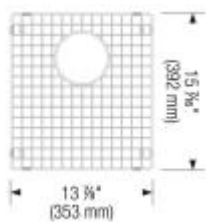

Optional Accessories

Stainless Steel Sink Grid

406454