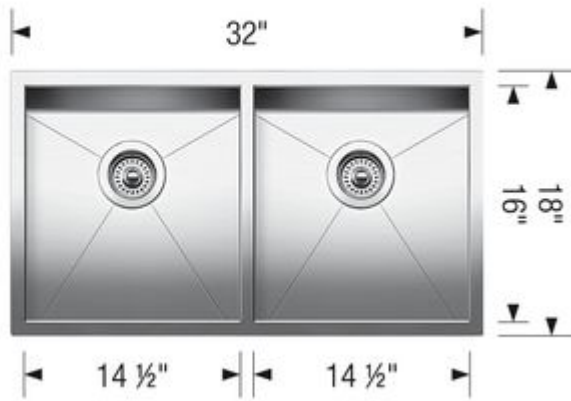

Top View

Scope of supply

---

3 1/2" (90 mm) stainless steel strainers, undemount clips, template

Design tips

Width of base unit : 915 mm

Bowl depth: 9" (230 mm) / 9" (230 mm)

Depending on cabinet construction, a different cabinet size may be required. Consult the cabinet manufacturer.

Faucets

Chrome

401319

Stainless steel

400549

Chrome

401569

Stainless steel

401568

Optional Accessories

406454

406345

406344