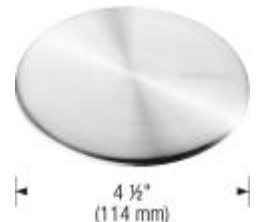

3 1/2" CapFlow strainer cover
Stainless steel (fits all BLA strainers)

517666